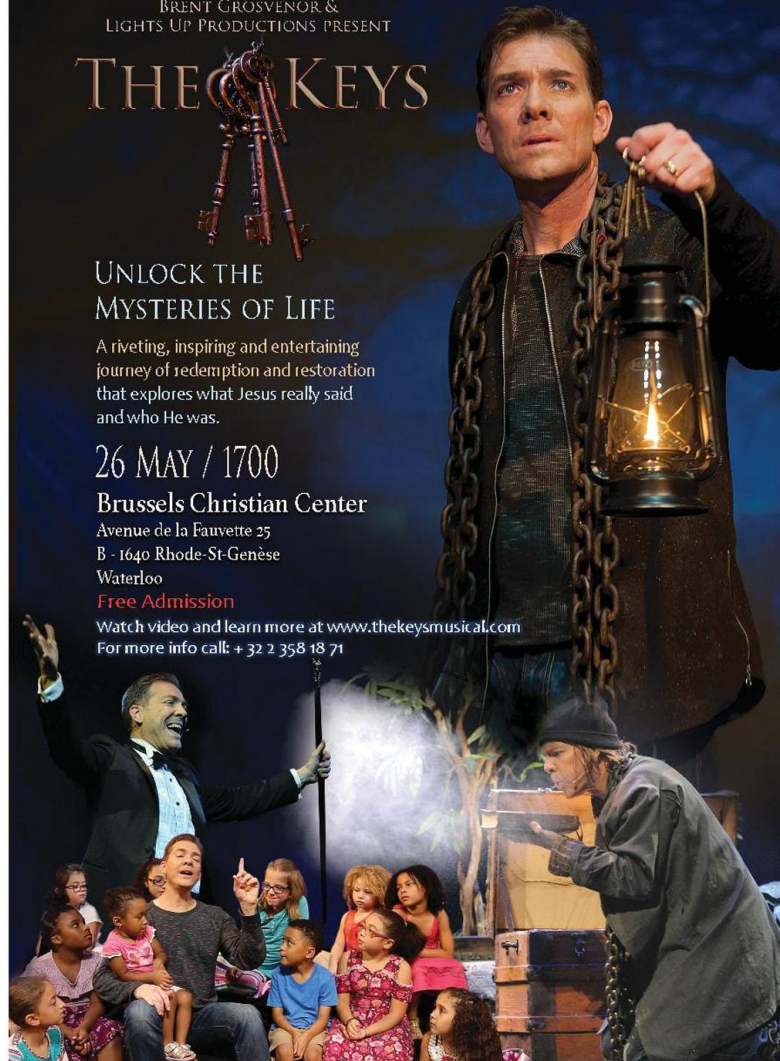

EXCEPTIONAL MEETINGS

IT'S TIME TO BELIEVE

GARY WILKERSON

TIM DILENA

WORSHIP & MESSAGE

WEDNESDAY, MAY 22 - 7PM
THURSDAY, MAY 23 - 7PM

BRUSSELS CHRISTIAN CENTER
47 CHAUSSÉE DE WATERLOO
1640 RHODE-SAINT-GENÈSE

INFO : OFFICE@CHRISTIANCENTER.BE

BRENT GROSVENOR &
LIGHTS UP PRODUCTIONS PRESENT

THE KEYS

UNLOCK THE MYSTERIES OF LIFE

A riveting, inspiring and entertaining journey of redemption and restoration that explores what Jesus really said and who He was.

26 MAY / 1700

Brussels Christian Center
Avenue de la Fauvette 25
B - 1640 Rhode-St-Genèse
Waterloo

Free Admission

Watch video and learn more at www.thekeysmusical.com
For more info call: + 32 2 358 18 71

BRENT GROSVENOR &
LIGHTS UP PRODUCTIONS PRESENT

THE KEYS

UNLOCK THE MYSTERIES OF LIFE

A riveting, inspiring and entertaining journey of redemption and restoration that explores what Jesus really said and who He was.