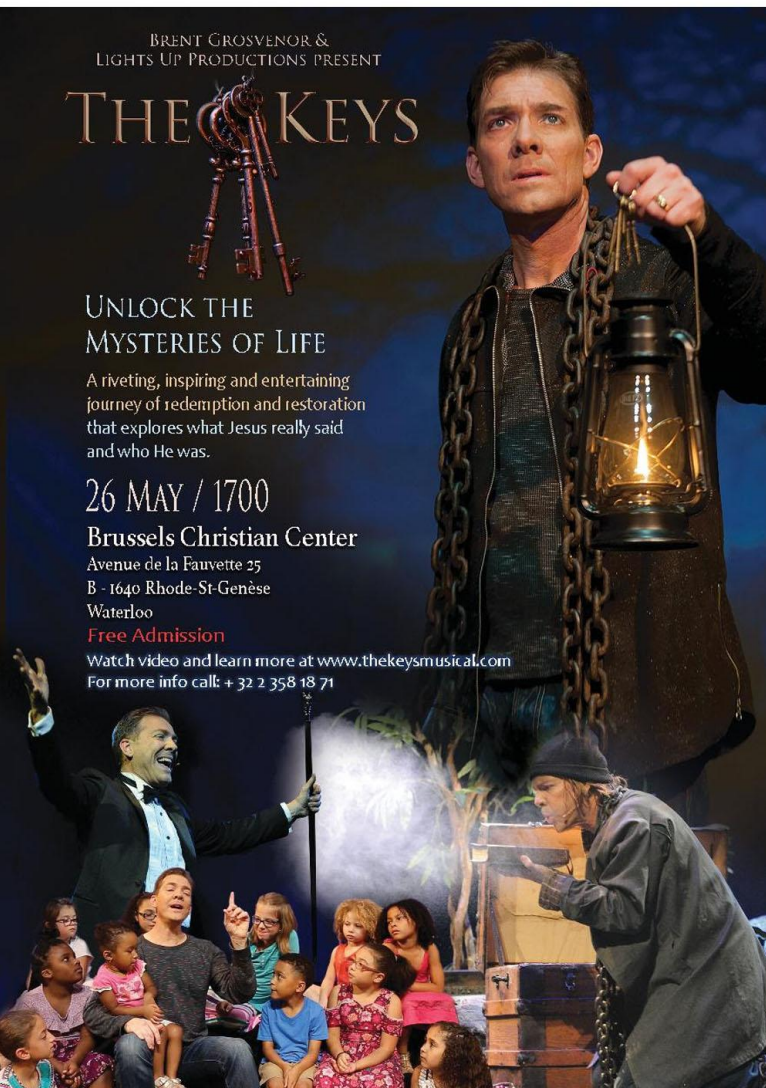

THE KEYS

UNLOCK THE MYSTERIES OF LIFE

A riveting, inspiring and entertaining journey of redemption and restoration that explores what Jesus really said and who He was.

26 MAY / 1700

Brussels Christian Center
Avenue de la Fauvette 25
B - 1640 Rhode-St-Genèse
Waterloo

Free Admission

Watch video and learn more at www.thekeysmusical.com
For more info call: + 32 2 358 18 71